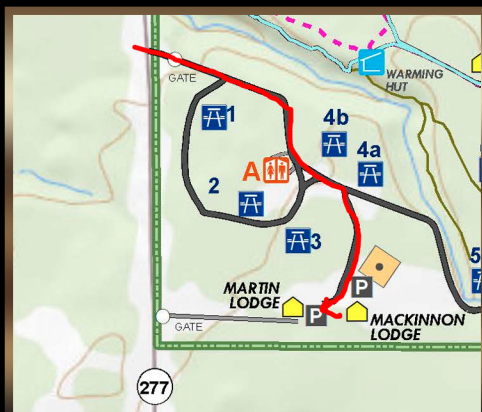

TRUNK SALES

HF STATION ONSITE

TALK: 146.520 (SIMPLEX)

DON'T FORGET YOUR LAWN CHAIR!

DIRECTIONS FROM BUFFALO NIAGARA INTERNATIONAL AIRPORT
TAKE I-90 W AND US-219 S TO NEW ARMOR DUELLS RD/NEW ARMOUR RD IN ORCHARD PARK.
TAKE THE EXIT TOWARD NY-240/NY277/ARMOR DUELLS RD/CHESTNUT RIDGE PARK
FROM US-219 S TAKE NY-277 S TO YOUR DESTINATION

MORE INFO ON
EASTCOASTREFLECTOR.COM

W2ECR

EAST COAST REFLECTOR

MARTIN LODGE SHELTER, CHESTNUT RIDGE PARK
6121 CHESTNUT RIDGE ROAD
ORCHARD PARK, NY 14127
COORDINATES: 42.7136' N, -78.7439' W
BIT.LY/ECRPARTY